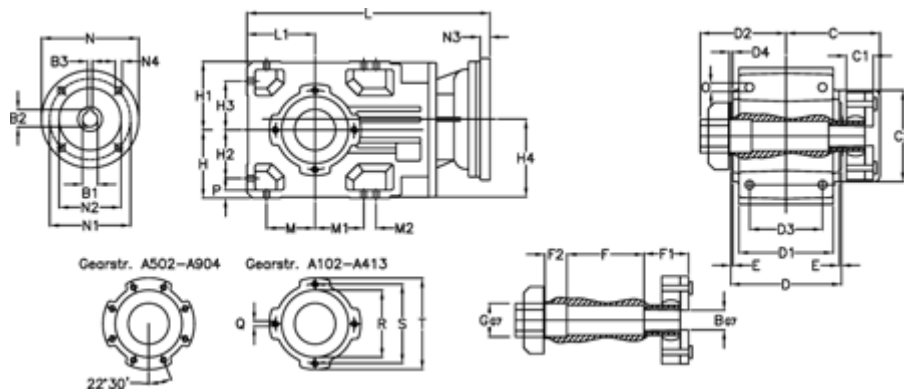

Article number: 29600216346325

Description: Bevel helical gearbox
A203QF35-163,4-P71B5

Measures

B = 35	D1 = 110	F2 = 36	L = 361.5	N3 = -
B1 = 14	D2 = 60	G = 32	L1 = 80	N4 = M8x16
B2 = 16.3	D3 = 90	GA = 14,5 NM	M = 60.0	O = 9.5
B3 = 5	d4 = 4.5	H = 80	M1 = 60.0	P = 9
C = 89.5	Description = A203QF-xx-P71 B5	H1 = 80	M2 = -	Q = M8x15
C1 = 23	E = 3.0	H2 = 60.0	N = 160	R = 95
C2 = 72.0	F = 77.5	H3 = 60.0	N1 = 130	S = 115
D = 136	F1 = 36.0	H4 = 93.0	N2 = 110	T = 140